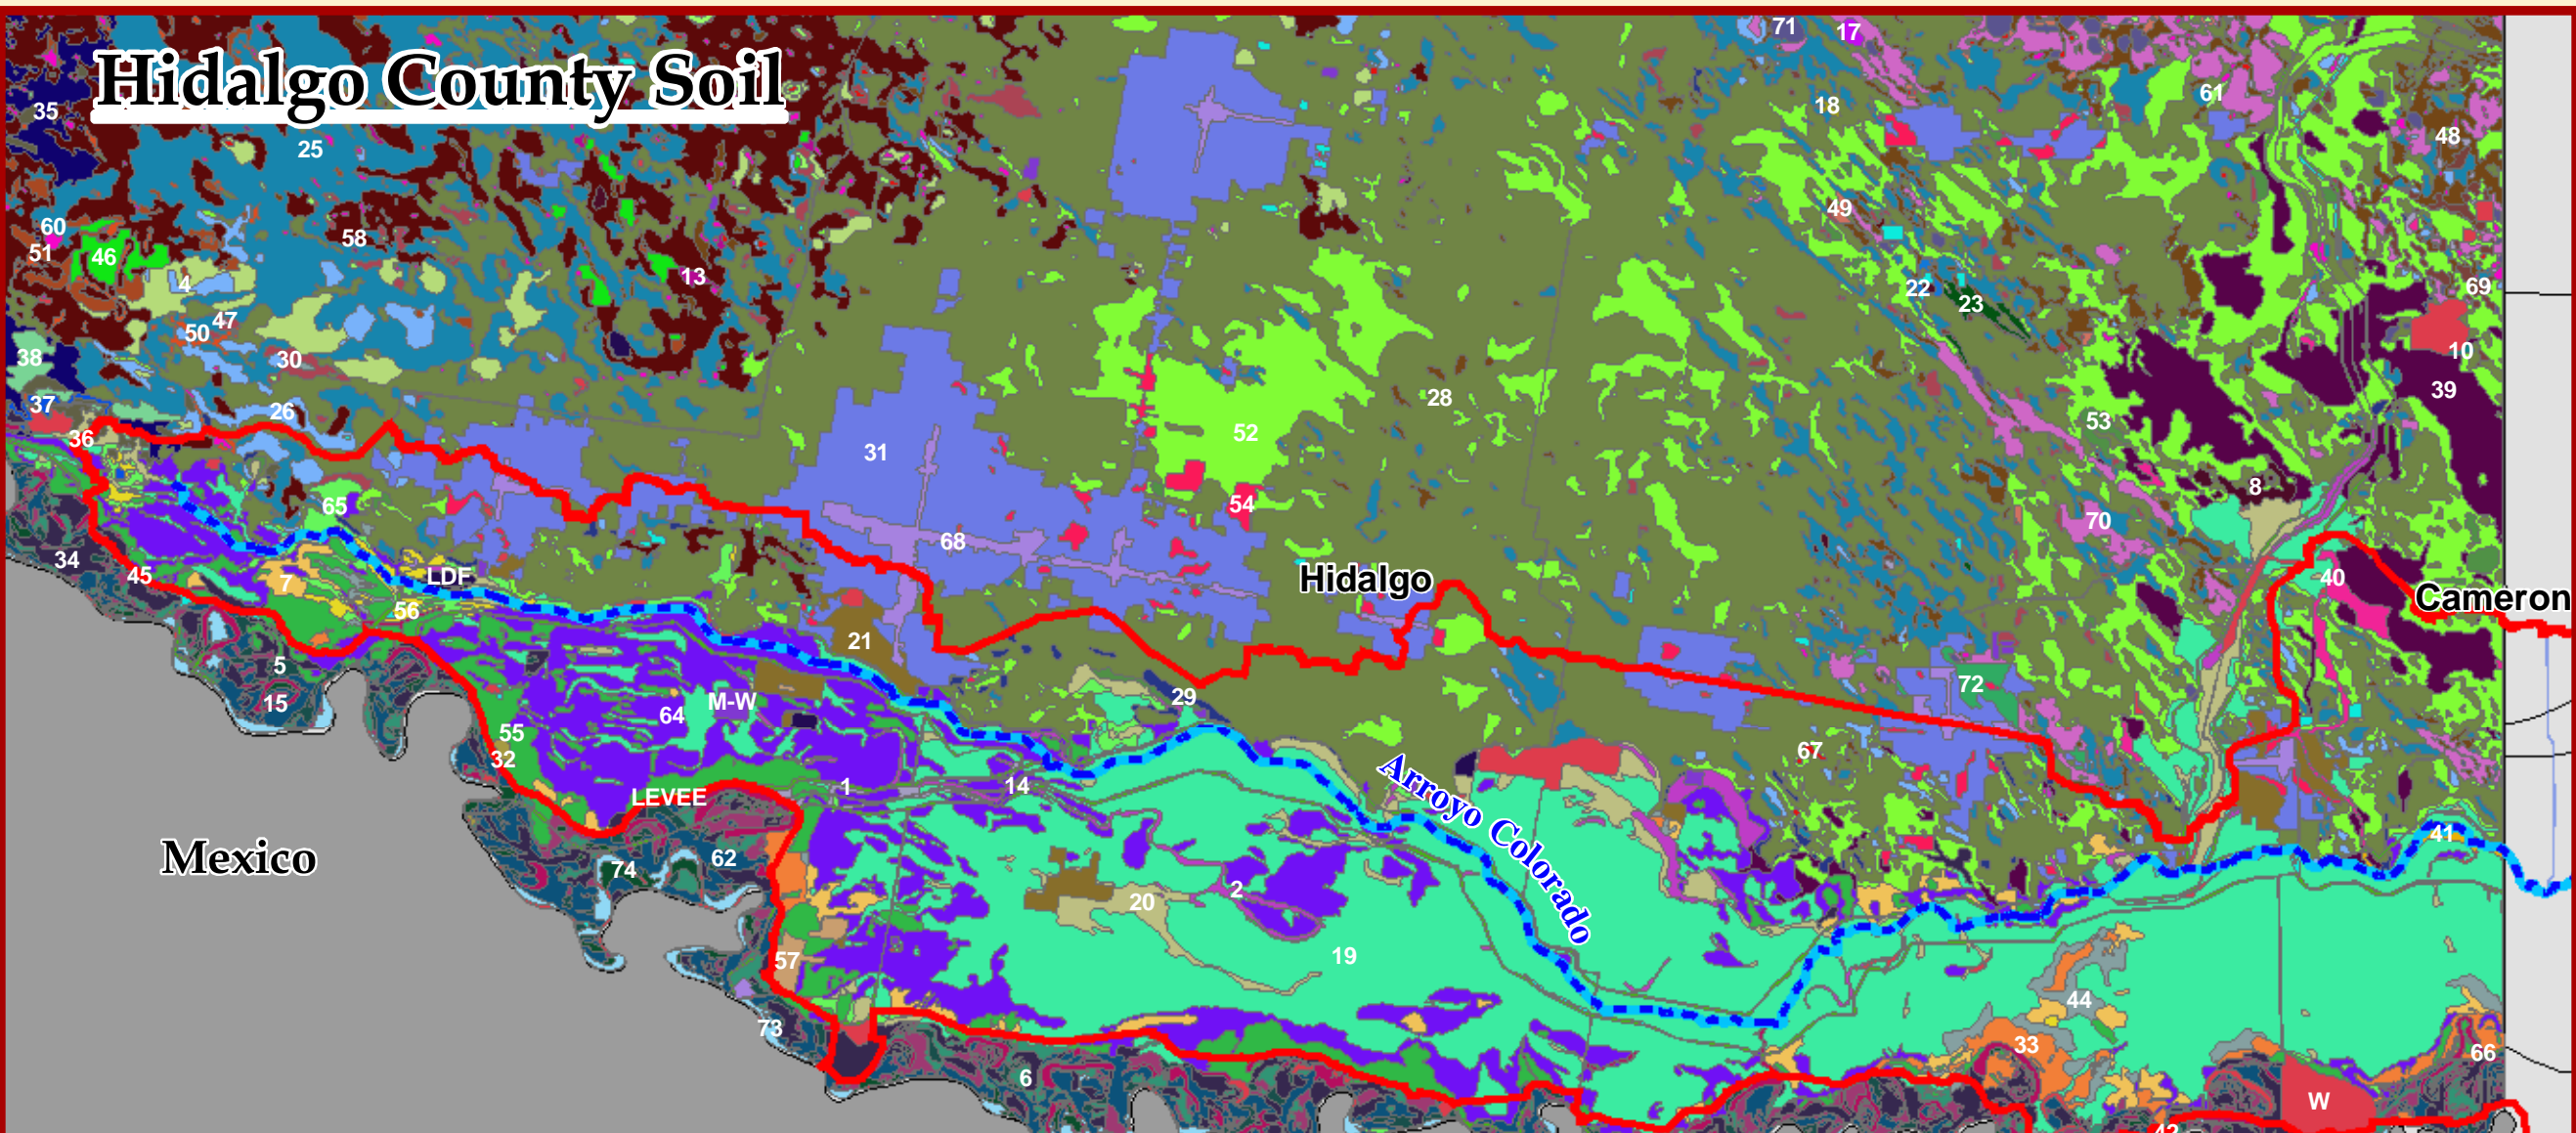

Hidalgo County Soil

Arroyo Colorado Watershed Partnership

To protect, preserve and enhance the ecological integrity of the Arroyo Colorado watershed while improving the quality of life in our communities..

This map was created for presentation purposes only. Do not use for navigation

Layout Created By: Olivia A. Gomez

Legend

-  Arroyo Colorado
-  Arroyo Watershed