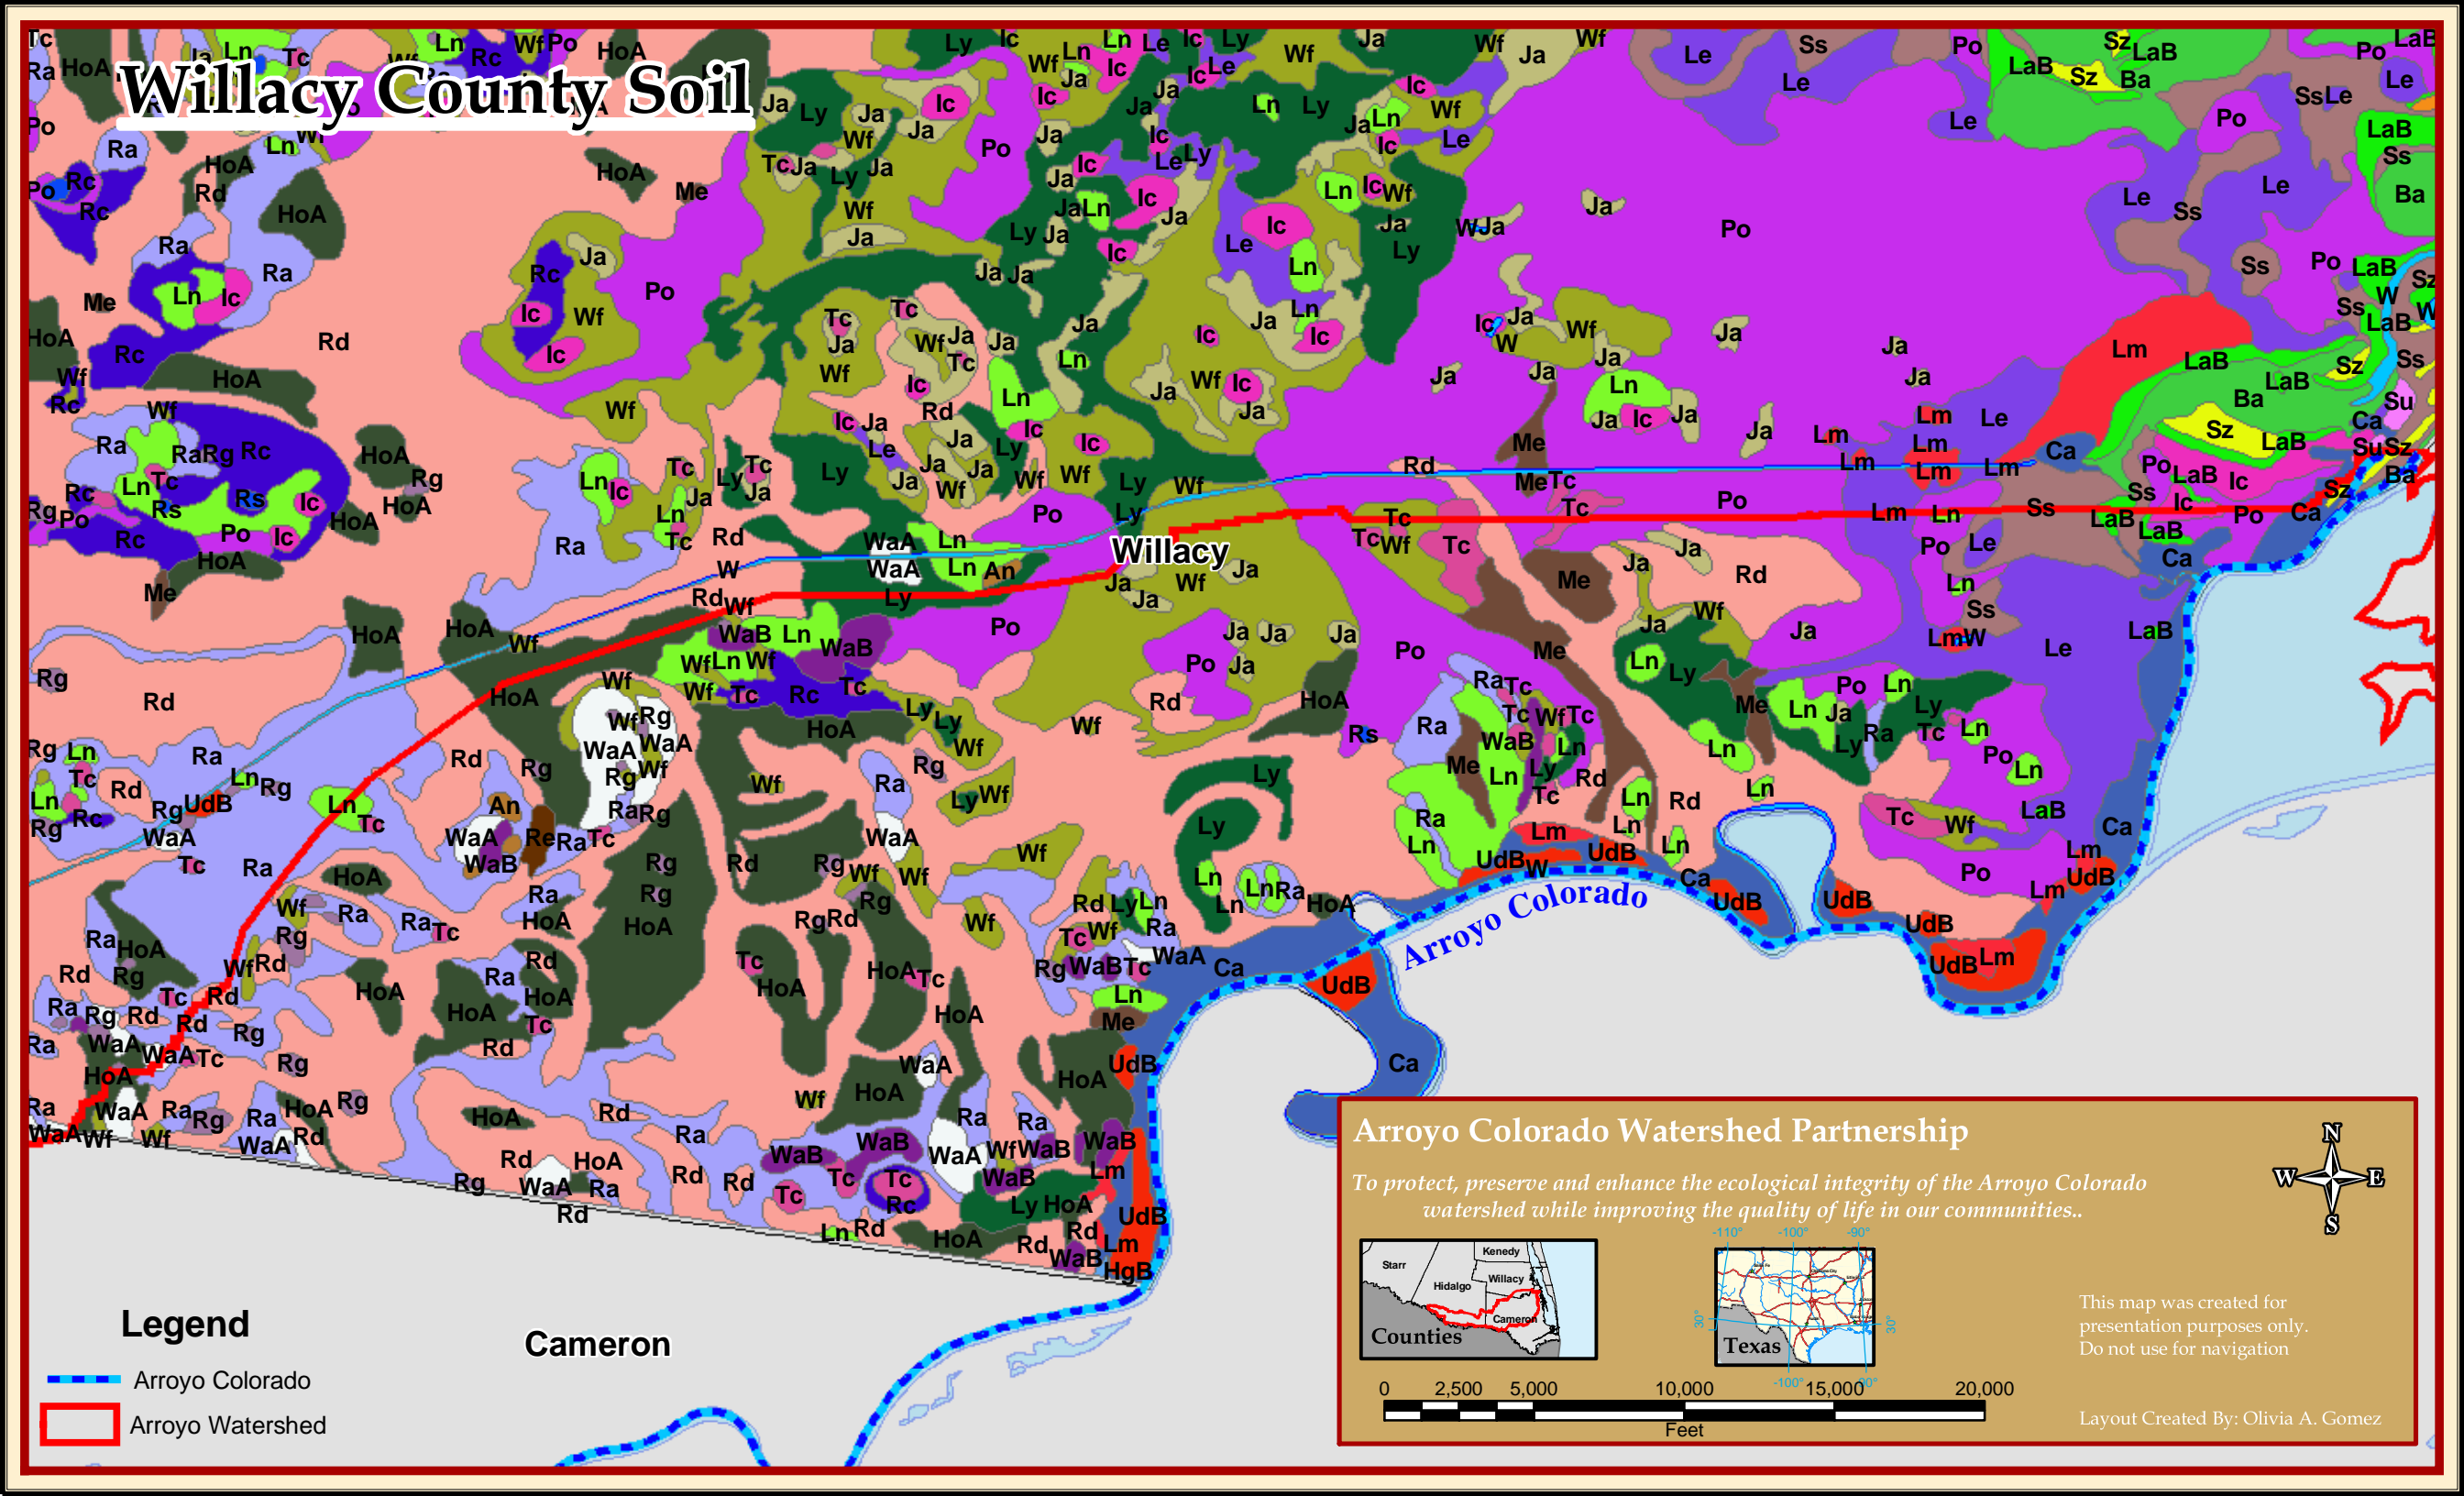

Willacy County Soil

Willacy

Arroyo Colorado Watershed Partnership

To protect, preserve and enhance the ecological integrity of the Arroyo Colorado watershed while improving the quality of life in our communities..

Legend

- Arroyo Colorado
- Arroyo Watershed

Cameron

This map was created for presentation purposes only. Do not use for navigation

Layout Created By: Olivia A. Gomez