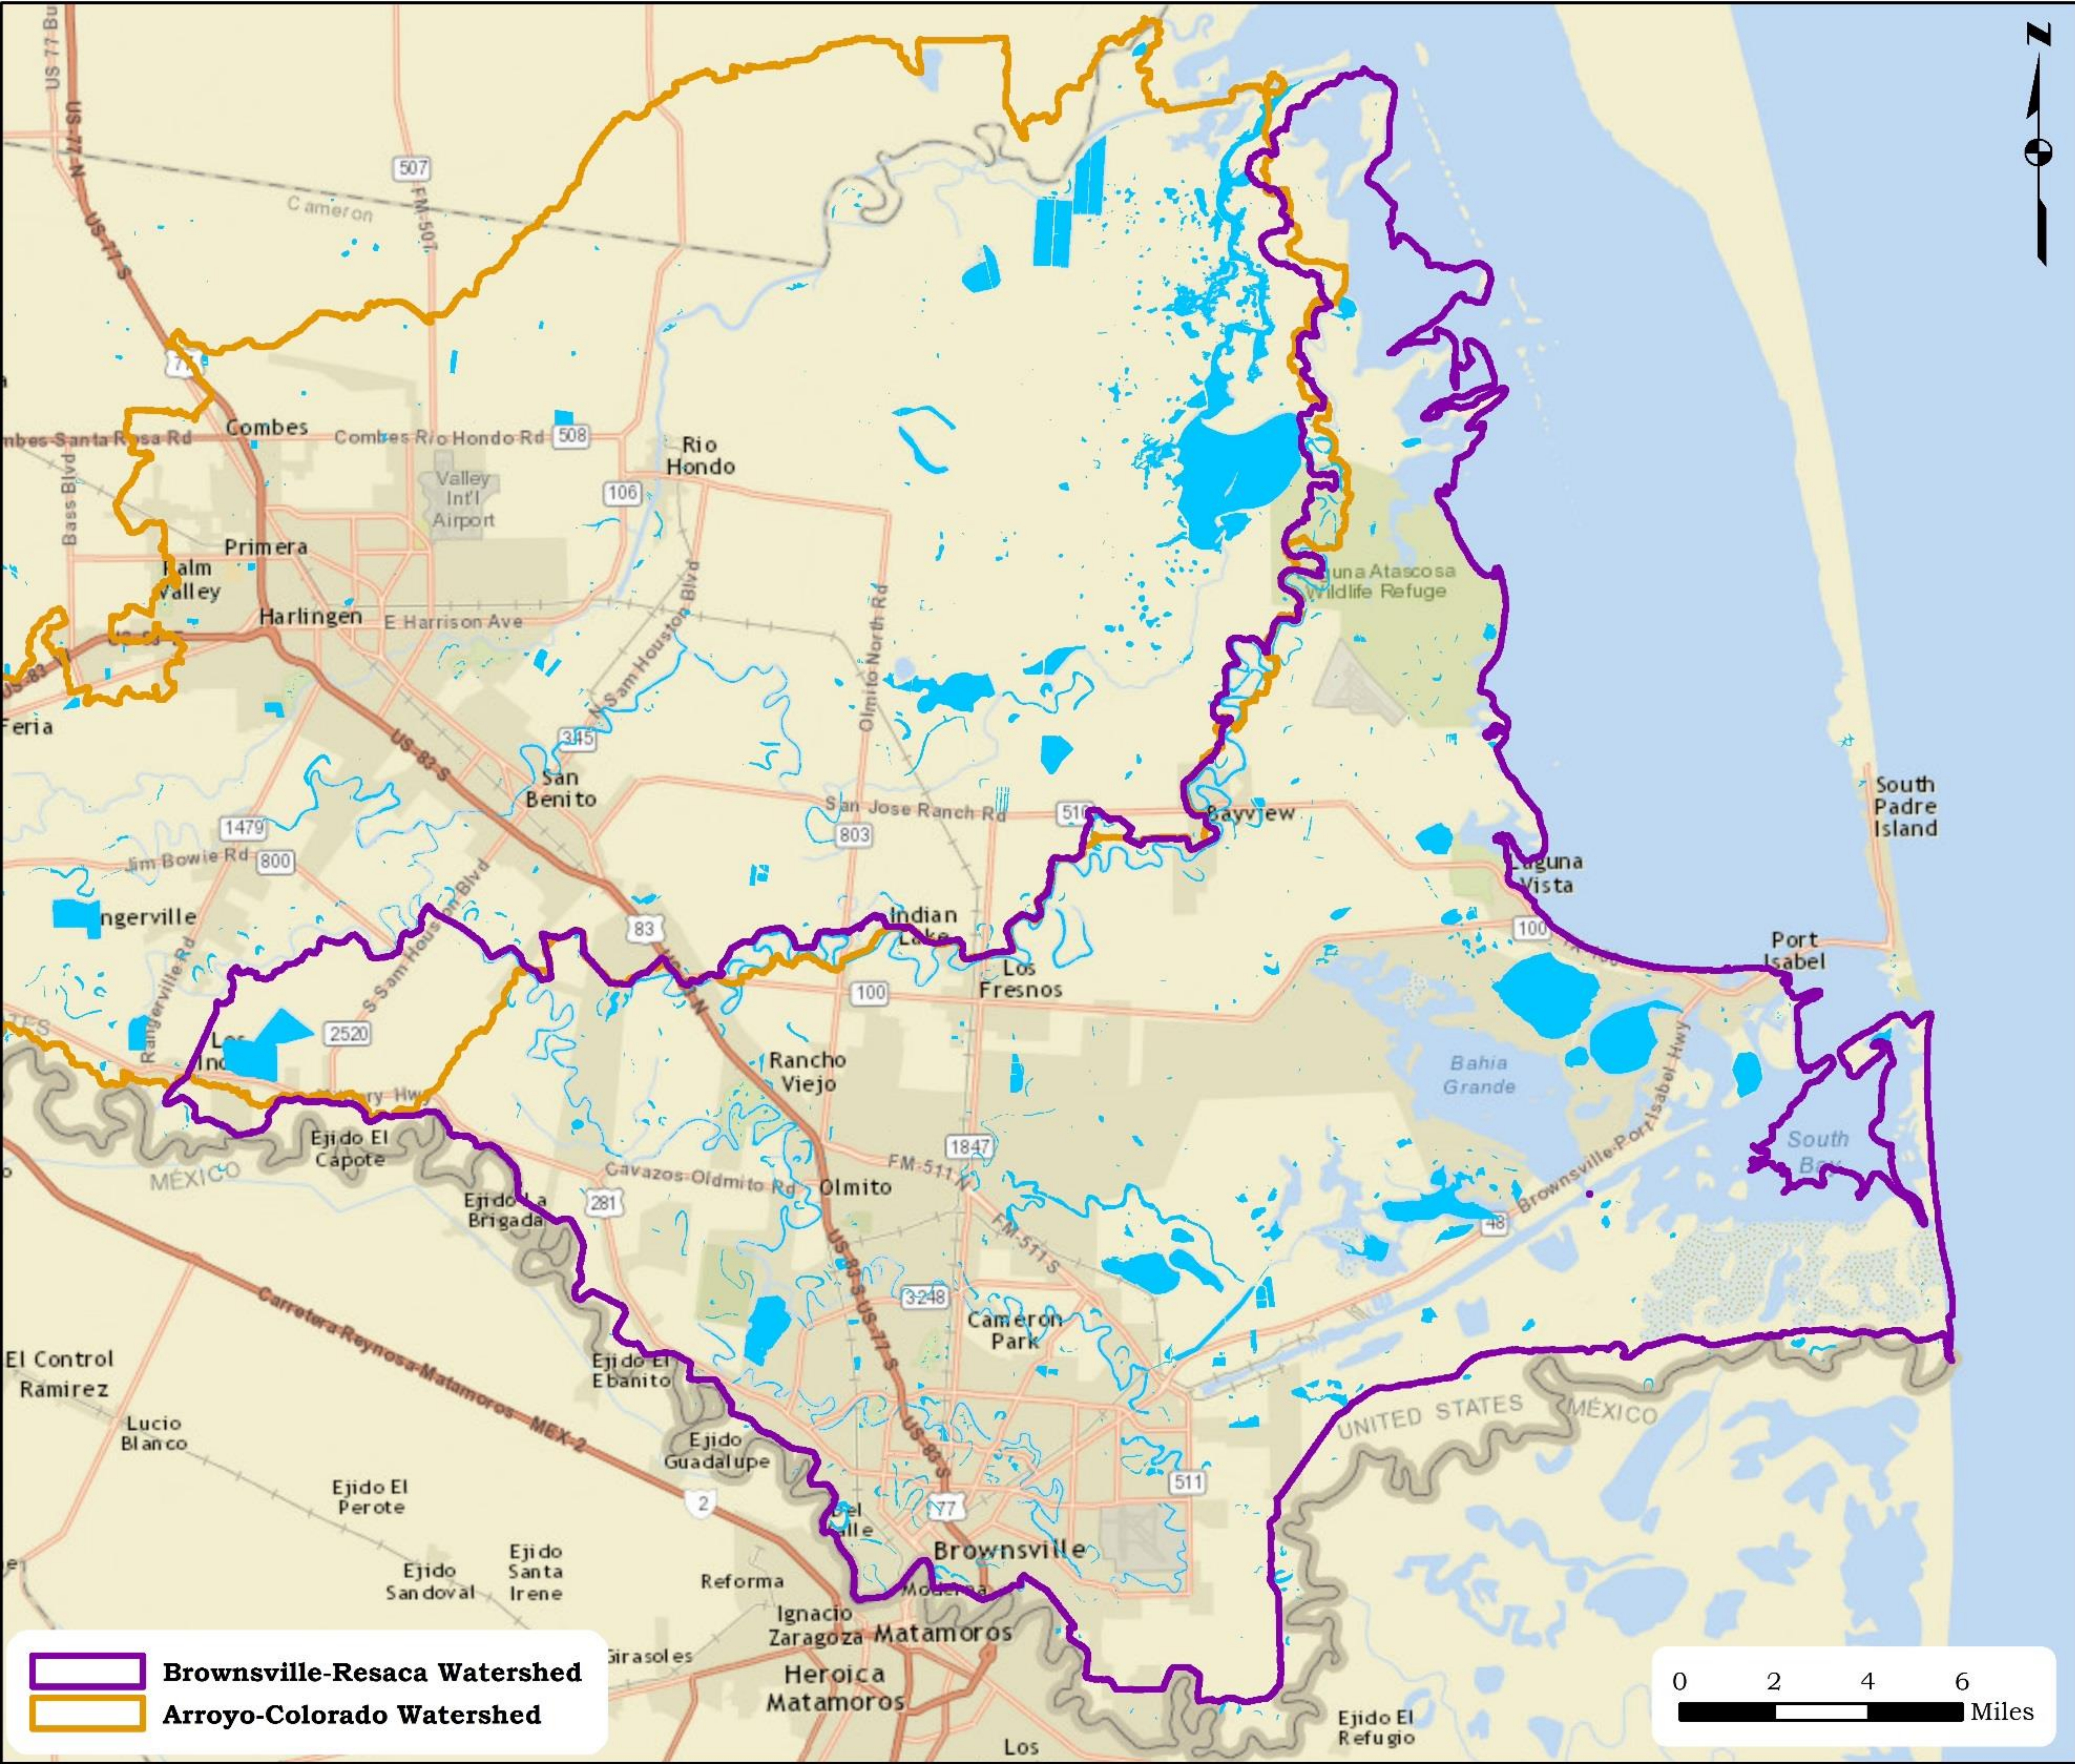

The Brownsville-Resaca Watershed

 **Brownsville-Resaca Watershed**
 **Arroyo-Colorado Watershed**

0 2 4 6
Miles