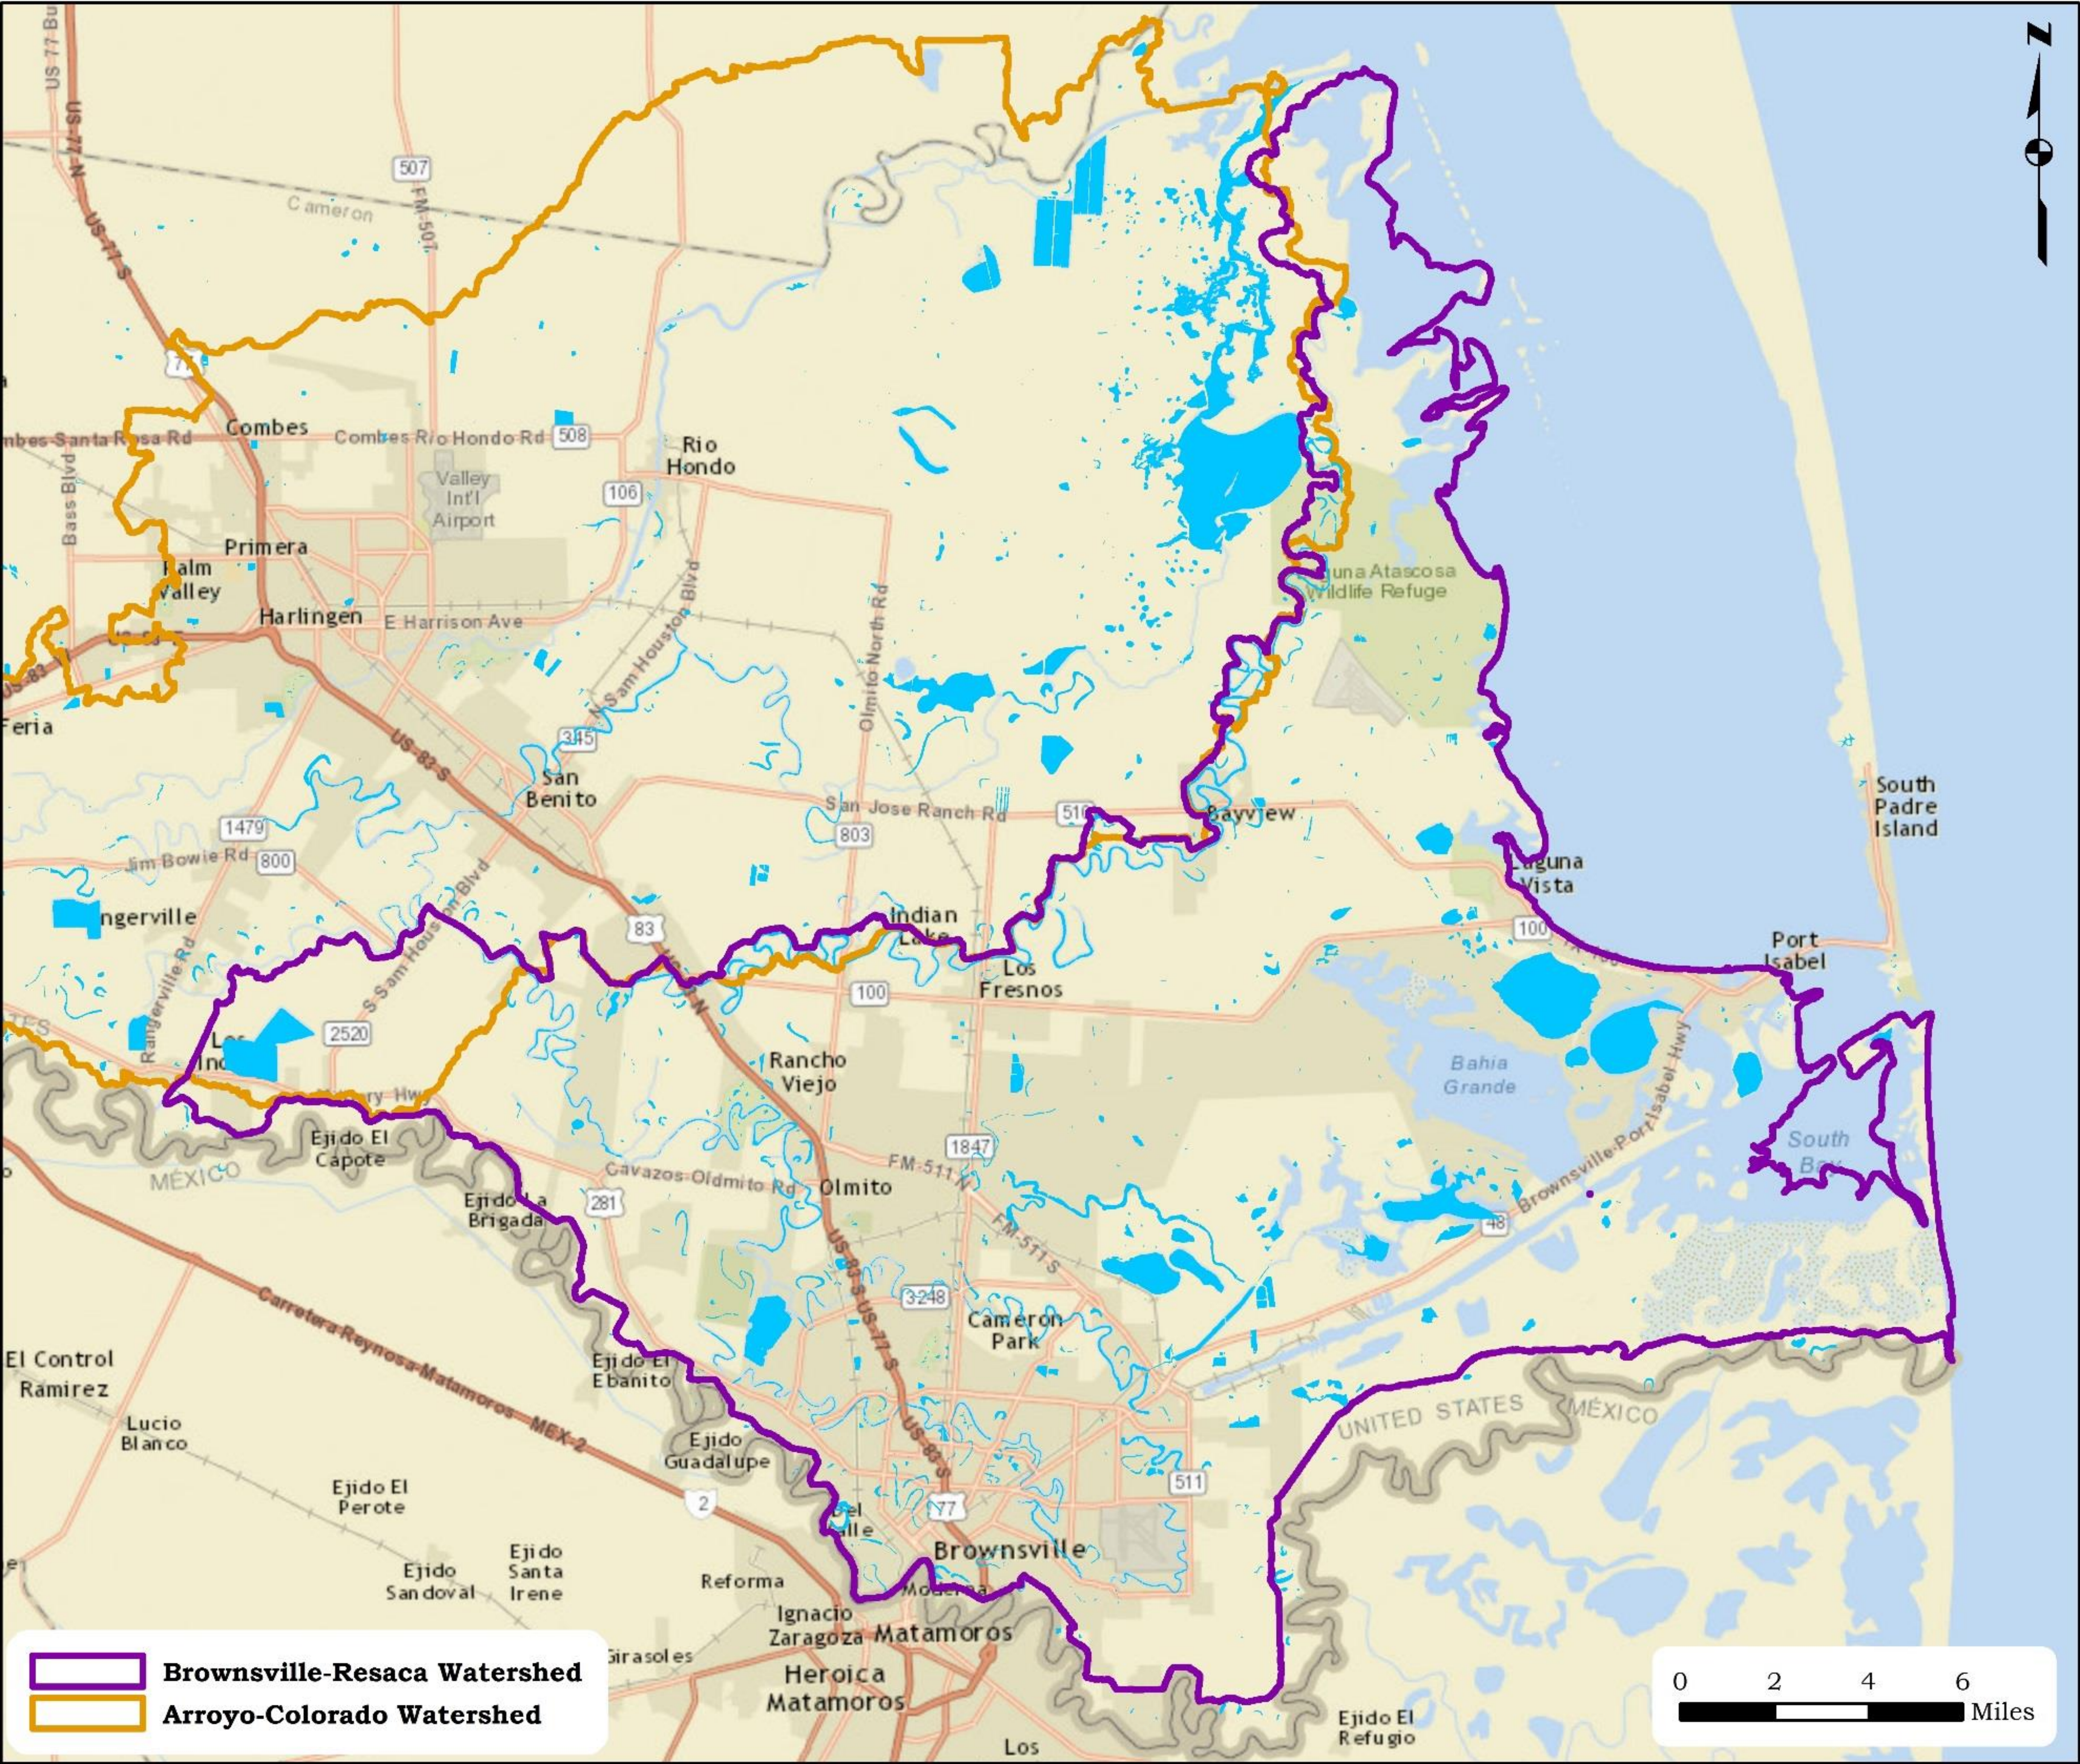

The Brownsville-Resaca Watershed

 **Brownsville-Resaca Watershed**
 **Arroyo-Colorado Watershed**

0 2 4 6
Miles